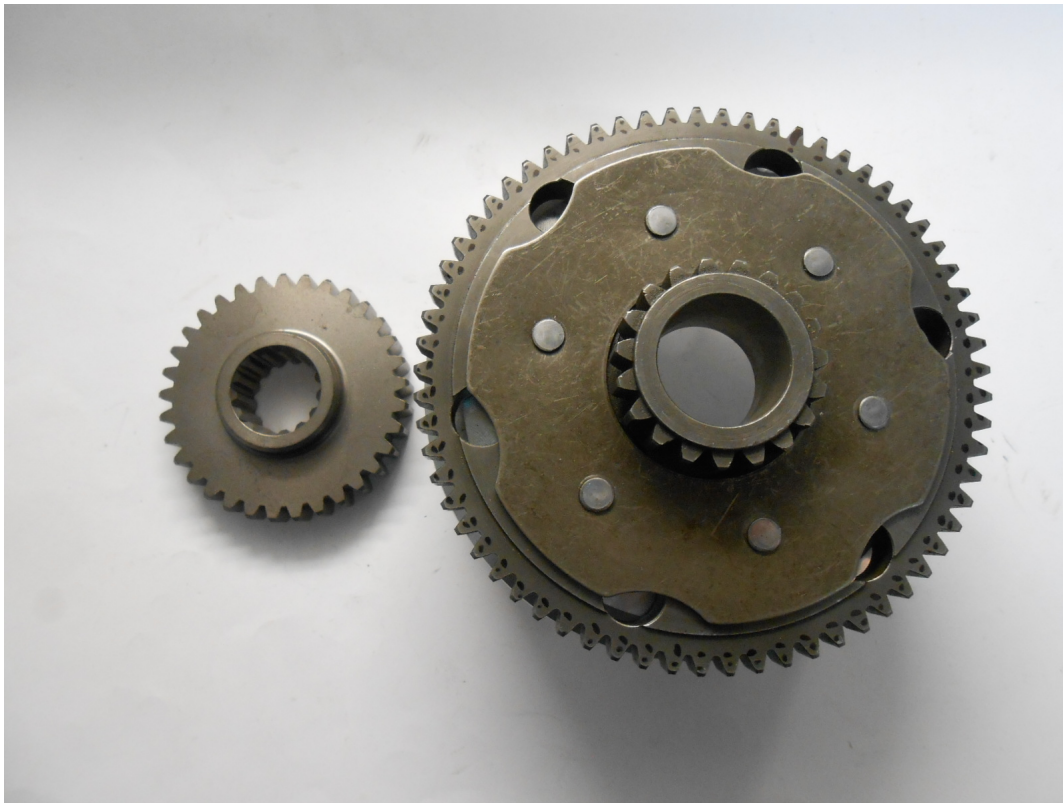

primary drive 440 up to 700 ccm 33/65 teeth 1985 up with rubber cushion

Rating: Not Rated Yet

Price

679,00 €

679,00 €

Sales price without tax 570,59 €

Discount

Tax amount 108,41 €

[Ask a question about this product](#)

Manufacturer

Clutch, primary parts: primary drive 440 up to 700 ccm 33/65 teeth 1985 up with rubb

Description New cnc mashed Maico clutch basket with rubber cushion system cpl. primary drive 33 and 65 teeth fitting original all 440/500/610/620/685/700 MC/GS models 1985 up till today.
Ultra strong material MADE IN GERMANY!